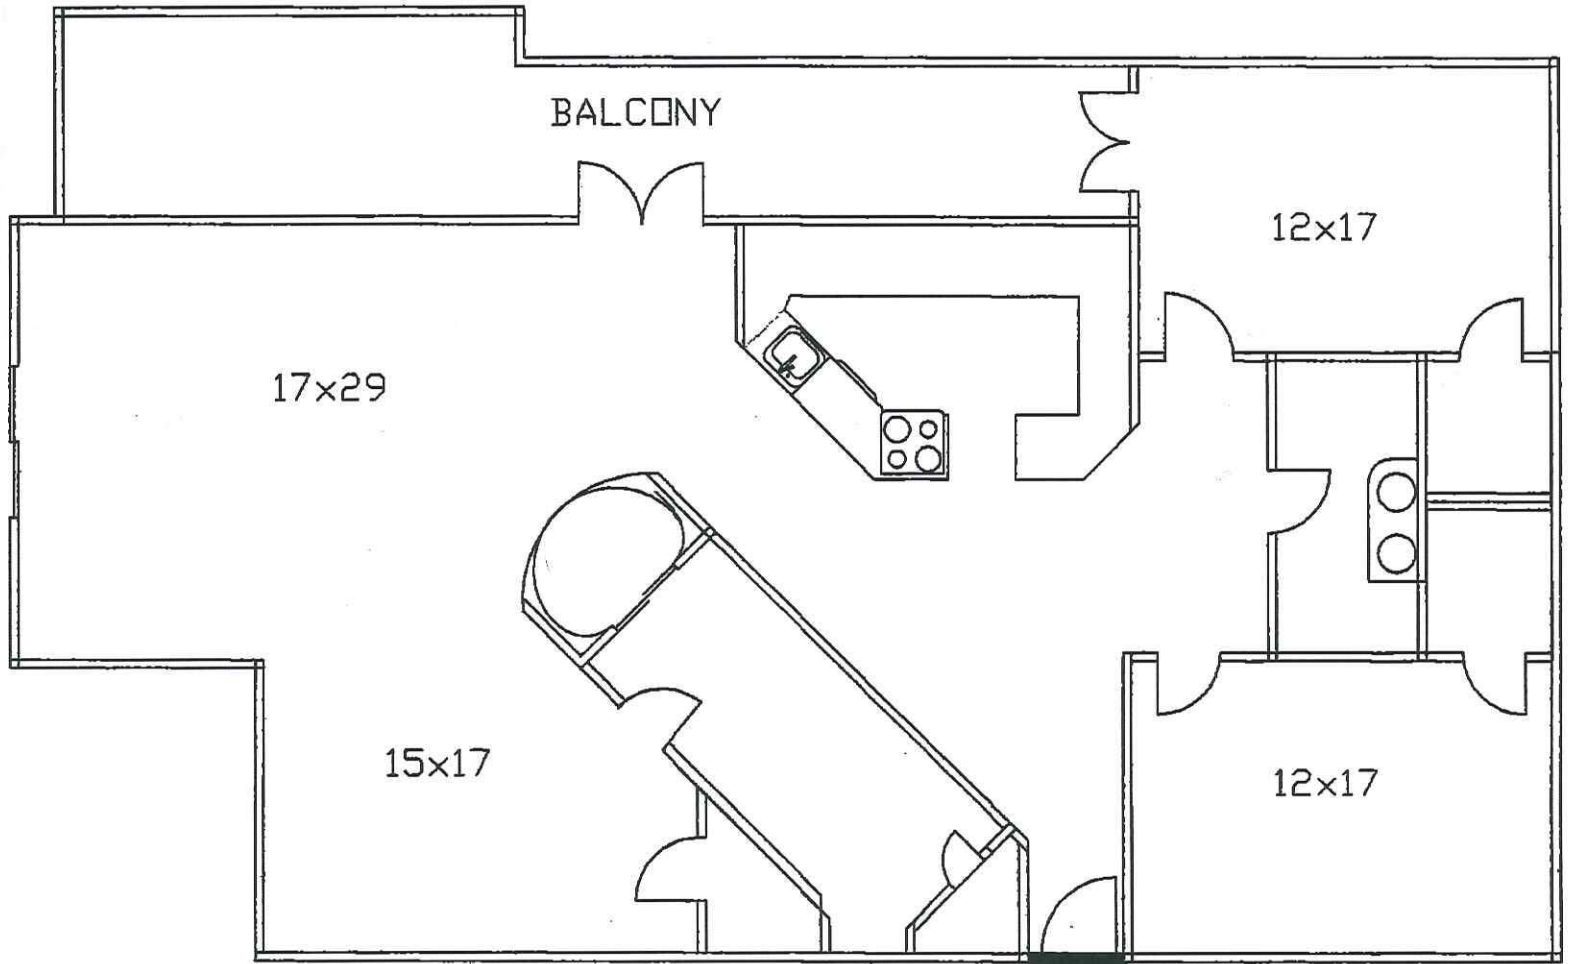

Sunset Harbor

YACHT CLUB & CONFERENCE CENTER

Intracoastal Waterway

MONTE CARLO SUITE
OVER 900 SQ FT